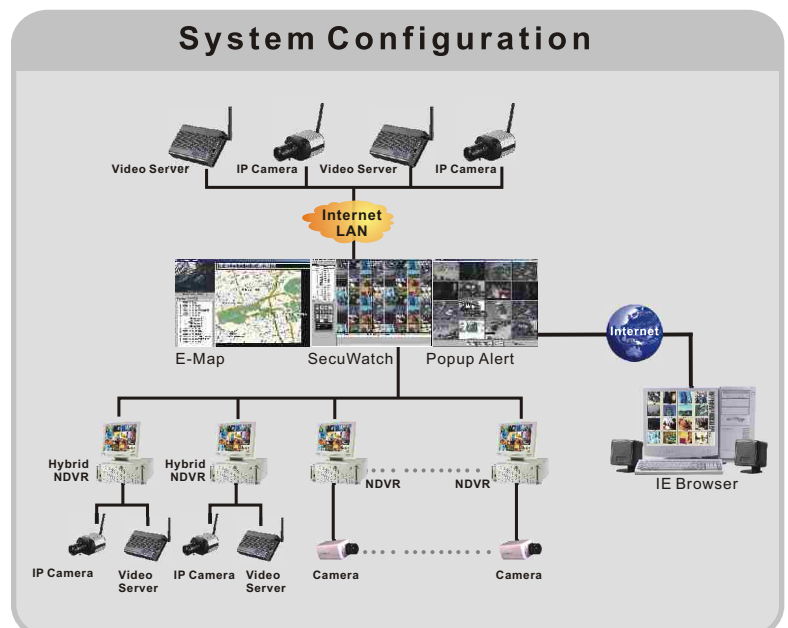

System Configuration

FORMOSA21

Formosa21 Inc.

8F-6, No. 351, Chung Shan Rd., SEC. 2, Chung Ho City
Taipei, Taiwan, R.O.C.

Phone: (886)-2-3234-7000 Fax: (886)-2-2226-0840

E-mail: vpon.sales@formosa21.com

www.vpon21.com